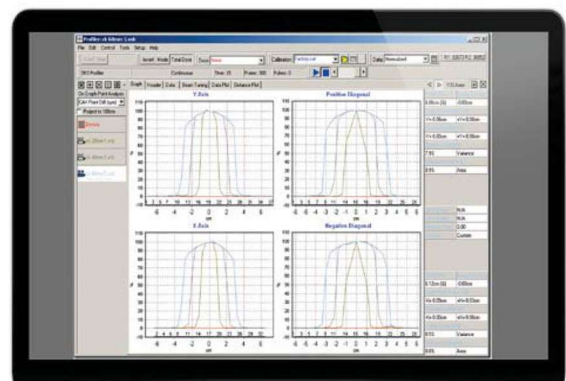

### Benefits

- Sets up in minutes and easy to use
- Attaches to the Accuray® CyberKnife® birdcage:
  - Measure at any node position
- Streamlines acceptance testing and routine QA tests
- Operation using PROFILER™ analysis software
- User calibration:
  - No need to send back to manufacturer
- Accepted and proven for clinical and factory settings
- On Accuray® Recommended Equipment List

### Hardware Features

- 125 SunPoint® Diode Detectors:
  - Highest sensitivity (32.0 nC/Gy), smallest size (0.64 mm<sup>2</sup>)
- 50 ms update interval
- Four axis geometry:
  - Central axis detector
  - X, Y and diagonal axes
  - 4 mm detector spacing with 2 mm radial spacing
- Single power/data cable

### Software Features

- Real time analysis
- Analyze and compare up to 15 profiles at once
- Movie modes with real time playback:
  - Profile / beam tuning
  - Beam data versus time: total dose, dose rate, dose/pulse, pulse/second, and point symmetry
- Import water tank measurements
- One measurement checks multiple parameters:
  - Output, flatness, symmetry, field size, beam center, penumbra width
- Advanced applications:
  - Includes beam constancy, steering, diagnostics, collimator and rotational sag QA